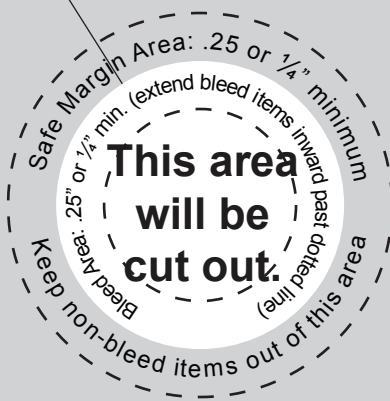

Bleed Area .125" minimum

Safe Margin Area .25" minimum

Design Area

1. Open your Adobe design program.
2. Open this PDF.
3. Design postcard keeping non-bleed items within this Design Area. Extend any bleed items .125" beyond Trim Size.
4. Delete this layer before saving as a PDF. Upload to [expresscopy.com](http://expresscopy.com).

## Door Hanger 4" x 11"

● Bleed Size: 4.25" x 11.25"

● Trim Size: 4" x 11"

○ Design Area: 3.5" x 10.5"

○ Non-Print Areas

Bleed Area .125" minimum

Safe Margin Area .25" minimum

Design Area

## Door Hanger 4" x 11"

● Bleed Size: 4.25" x 11.25"

● Trim Size: 4" x 11"

○ Design Area: 3.5" x 10.5"

○ Non-Print Areas